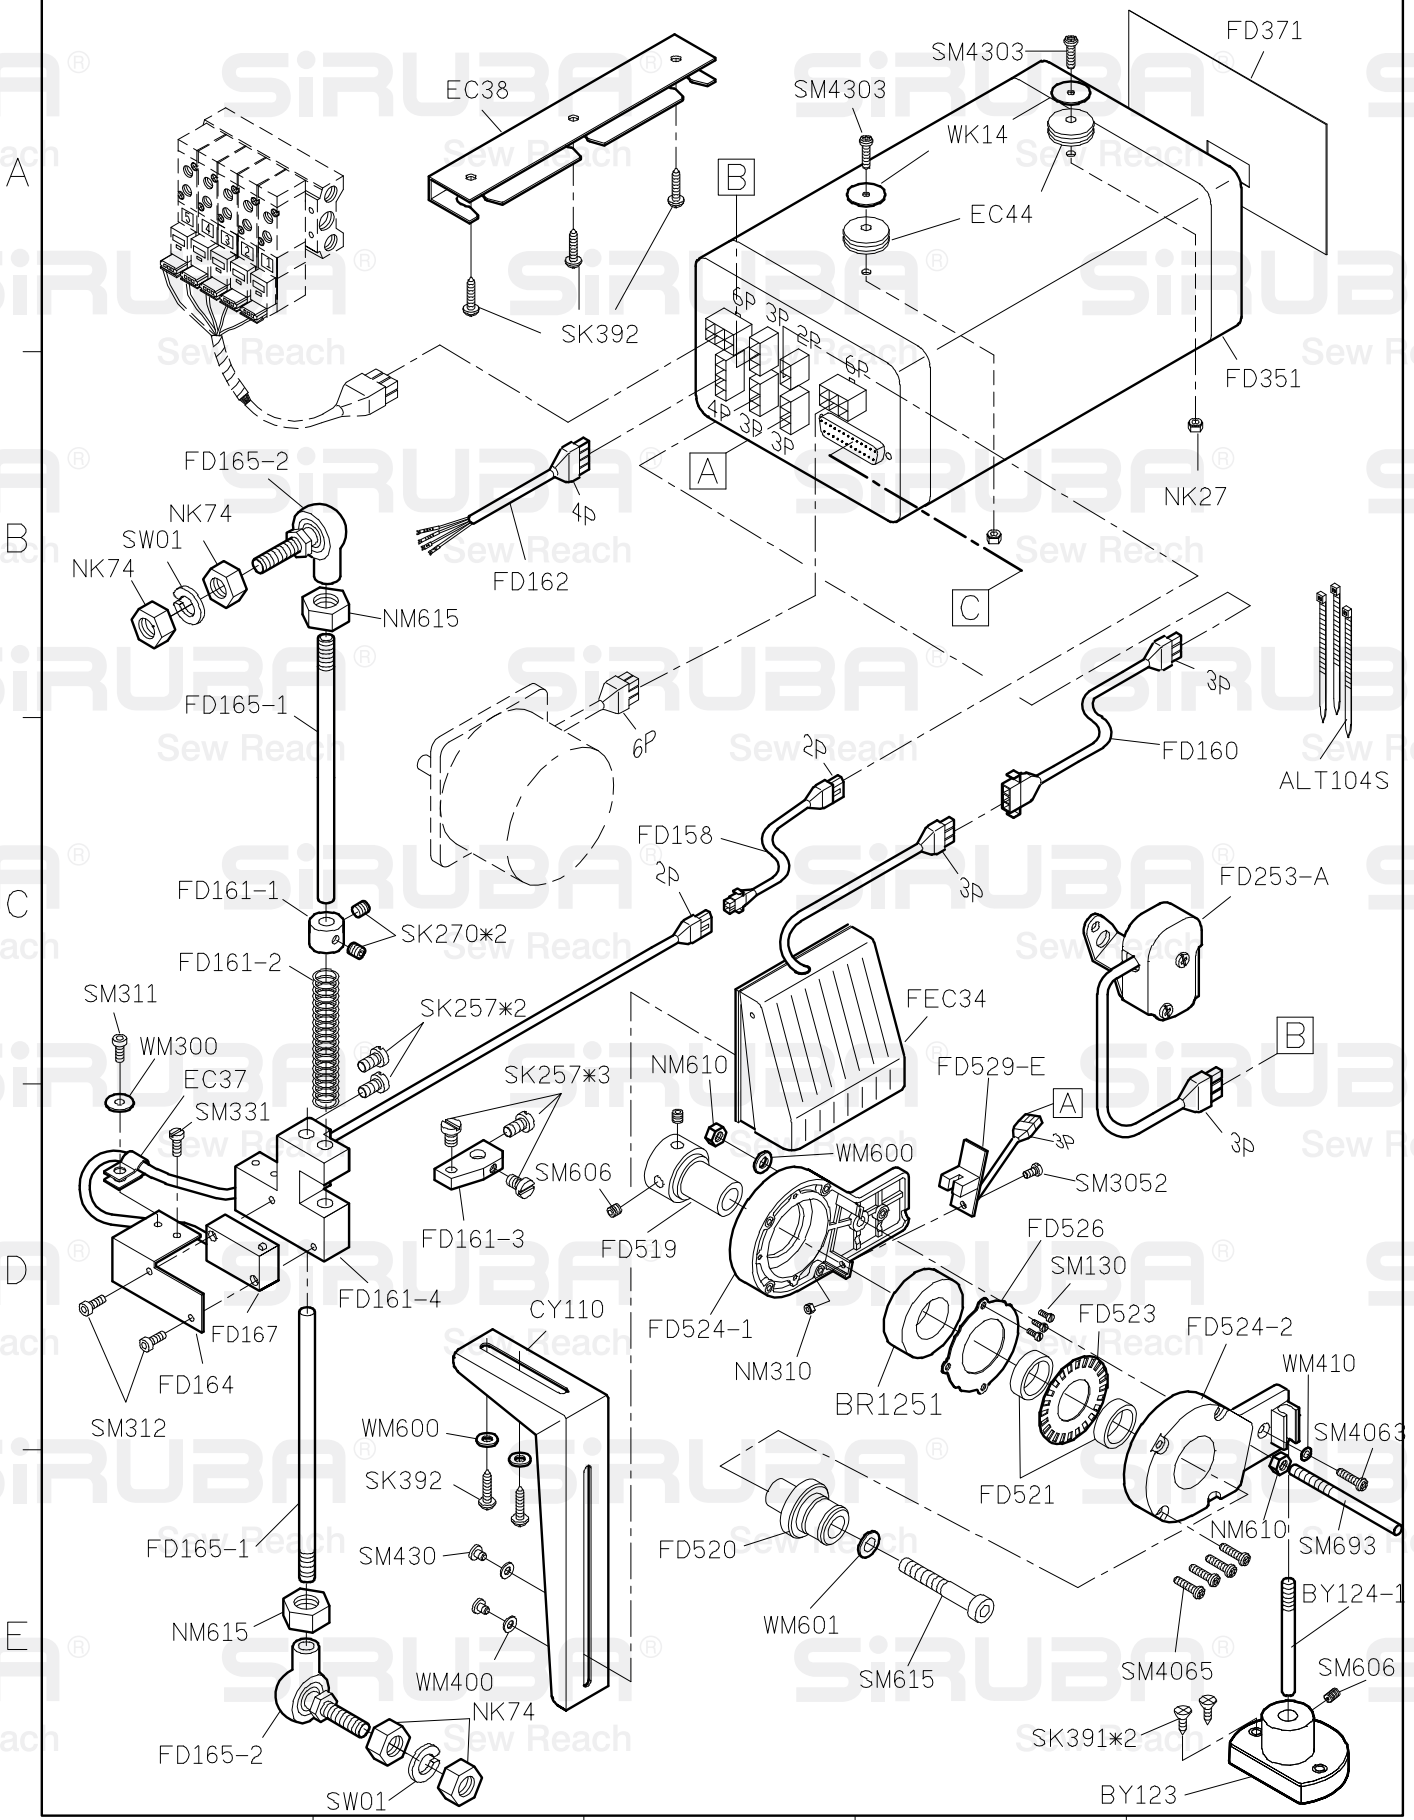

PARTS LIST FOR LF-D3 GROUP P.5

FOR LF-D3

11/01/19