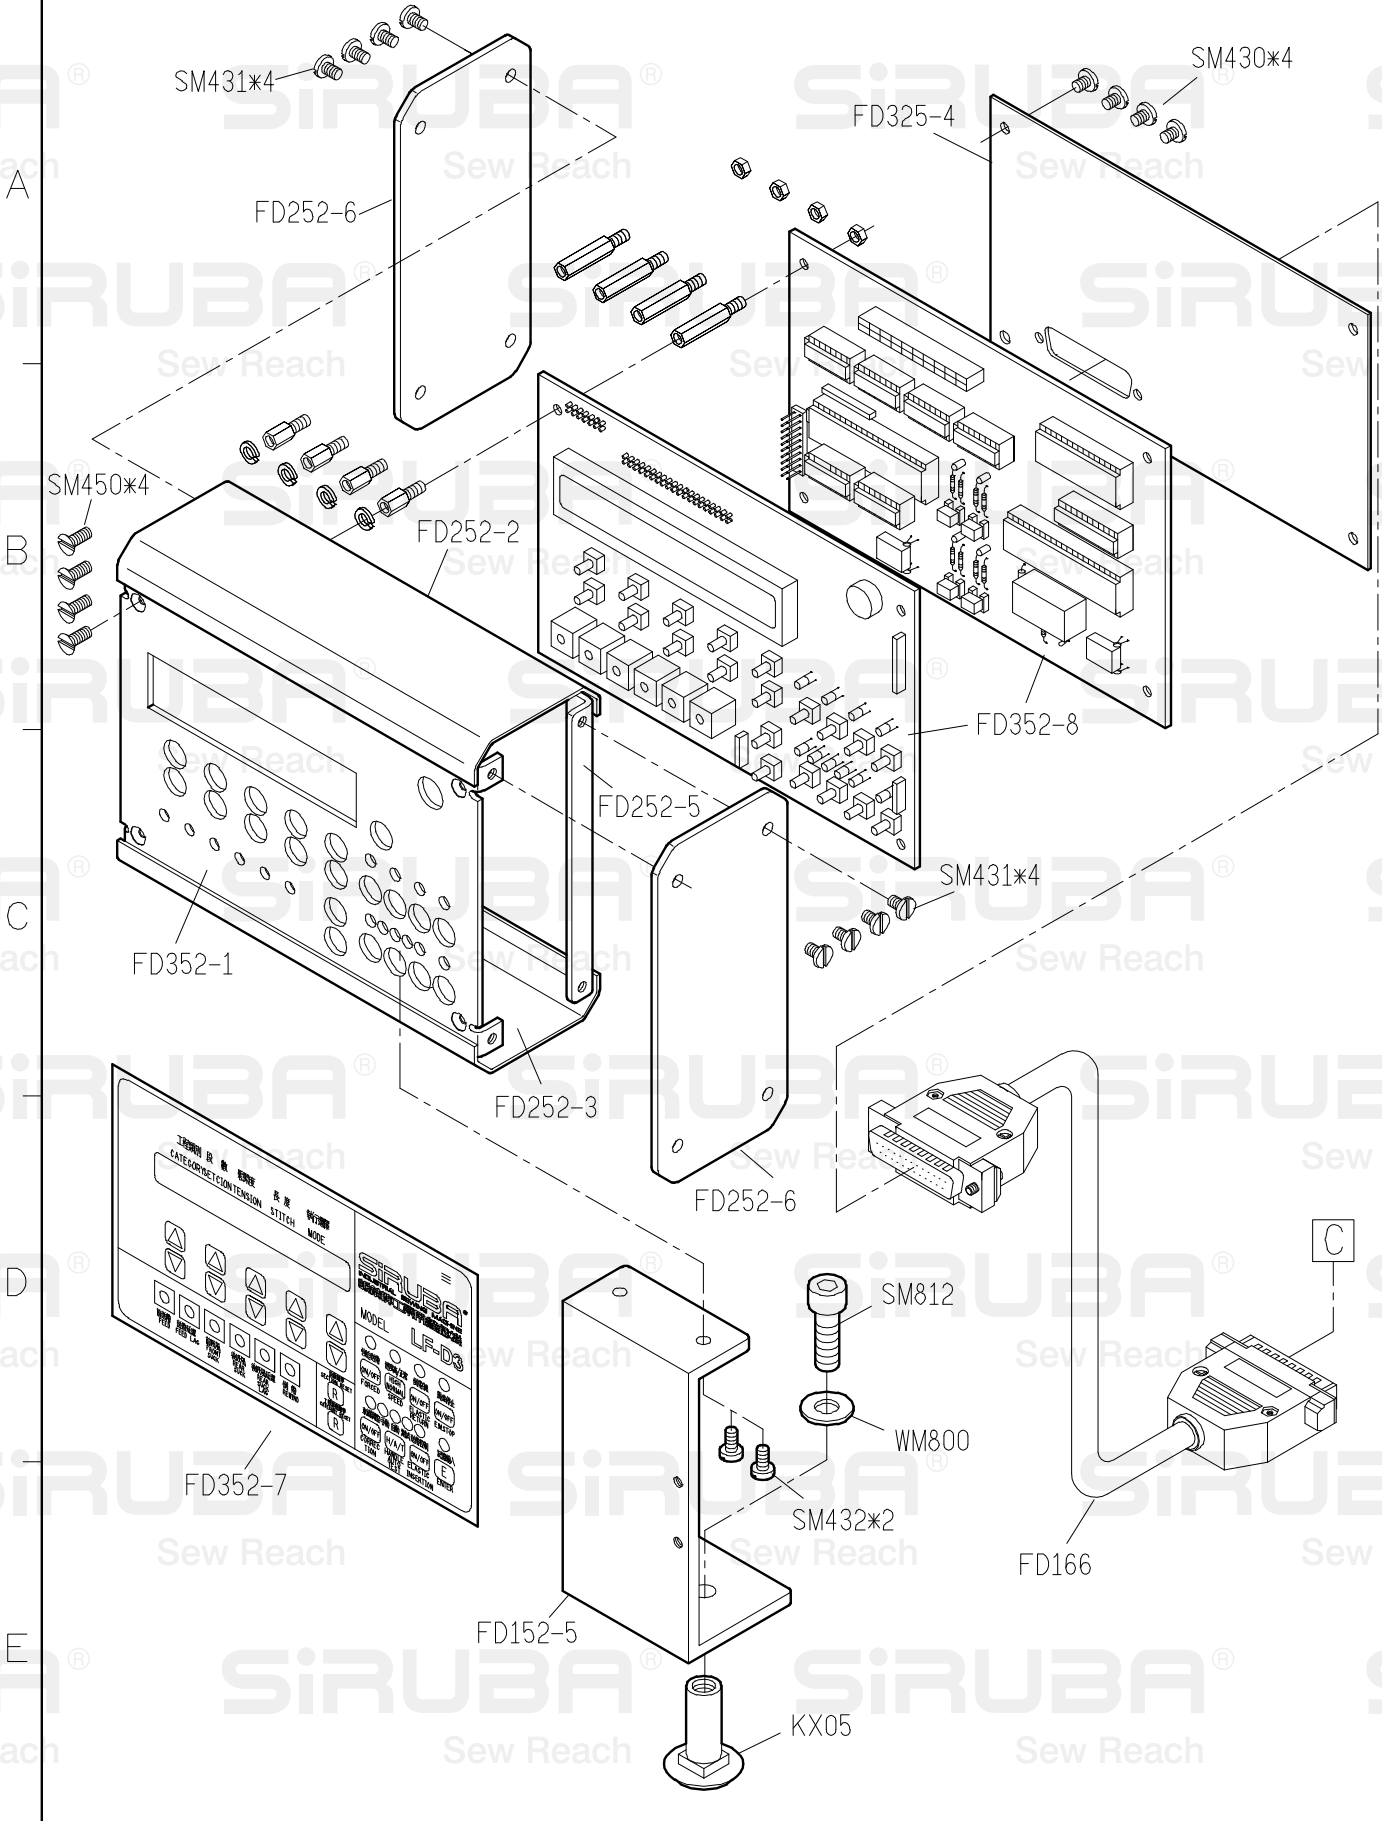

PARTS LIST FOR LF-D3 GROUP P.7