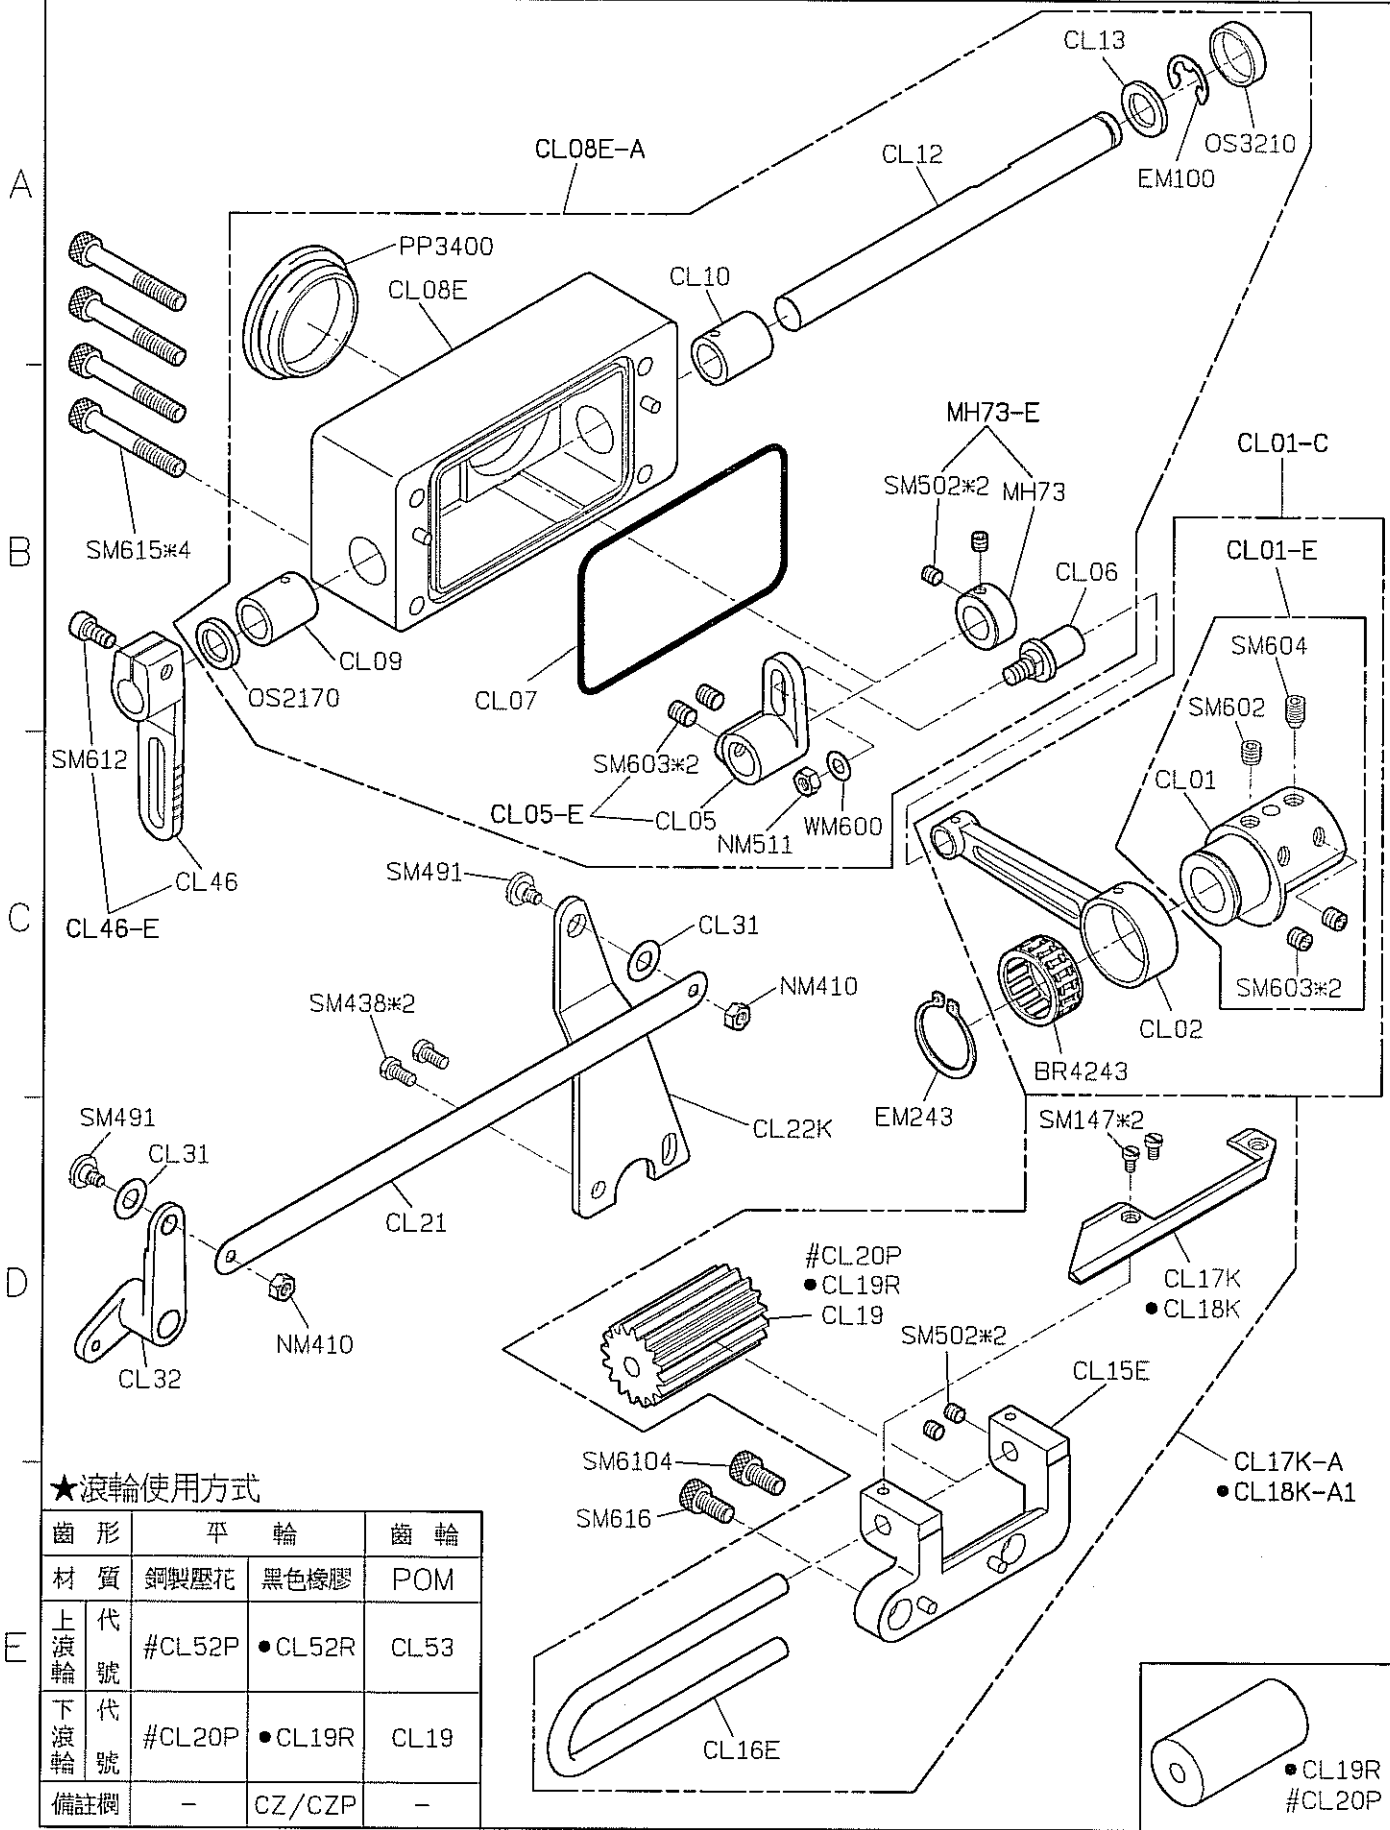

C007K(D)/C858K(D) PARTS LIST FOR CL GROUP P.1/2

★滾輪使用方式

齒形	平輪		齒輪
材質	銅製壓花	黑色橡膠	POM
上滾輪代號	#CL52P	●CL52R	CL53
下滾輪代號	#CL20P	●CL19R	CL19
備註欄	-	CZ/CZP	-

● 配件盒有附