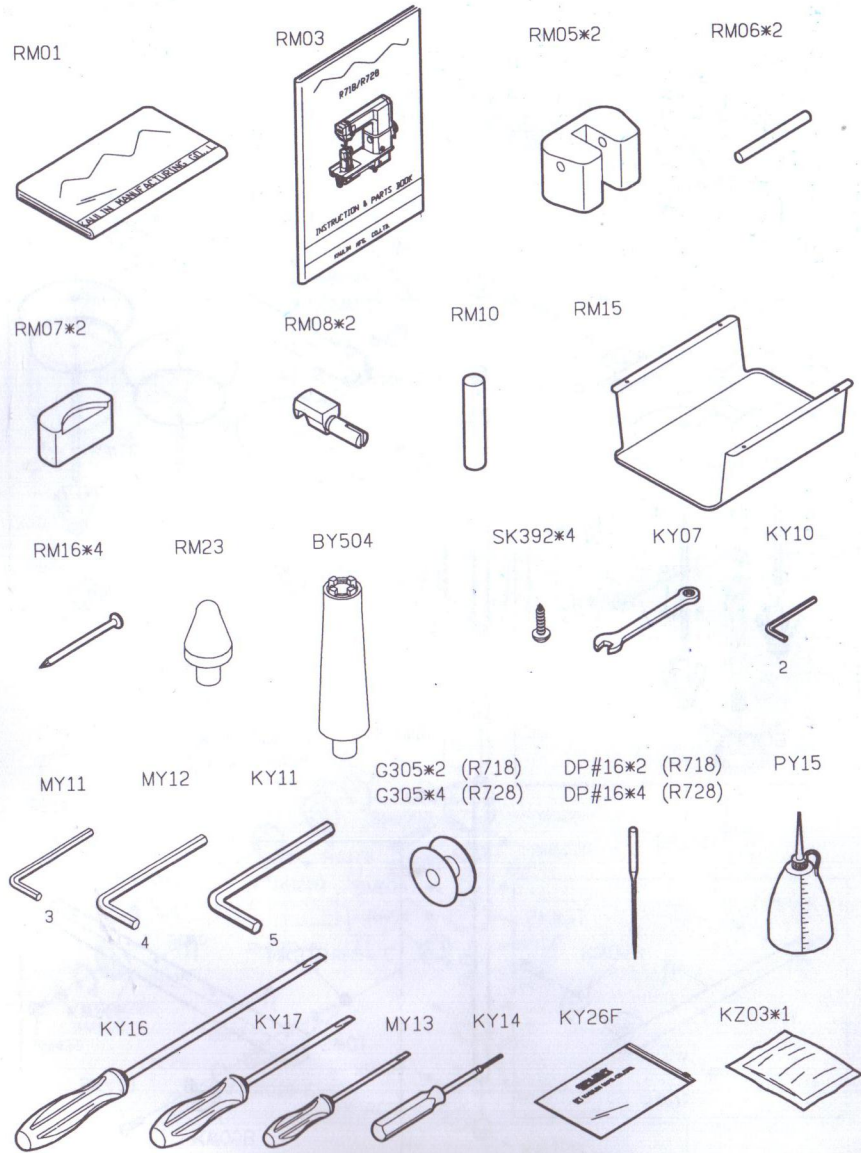

FOR R718-02/R718-02 TRIMMER

PARTS LIST FOR RD GROUP

FOR R718-01/R718-01 TRIMMER

FOR R718-02/R718-02 TRIMMER

FOR R718-01/R728/R718-01 TRIMMER/R728 TRIMMER

PARTS LIST FOR RE GROUP

PARTS LIST FOR RE GROUP

PARTS LIST FOR RF GROUP

FOR ALL R718/R728 R718

PARTS LIST FOR RG GROUP

FOR R718/R728

FOR R718-02/R718-02 TRIMMER

FOR R718-01/R718-01 TRIMMER

PARTS LIST FOR RH GROUP

PARTS LIST FOR RH GROUP

FOR ALL R718/R728 R718

PARTS LIST FOR THREAD STAND GROUP

FOR R718/R728/R718 TRIMMER/R728 TRIMMER

PARTS LIST FOR RM GROUP

PARTS LIST FOR RM GROUP

FOR ALL R718/R728 R718

PARTS LIST FOR RN GROUP

FOR ALL R718/R728 R718